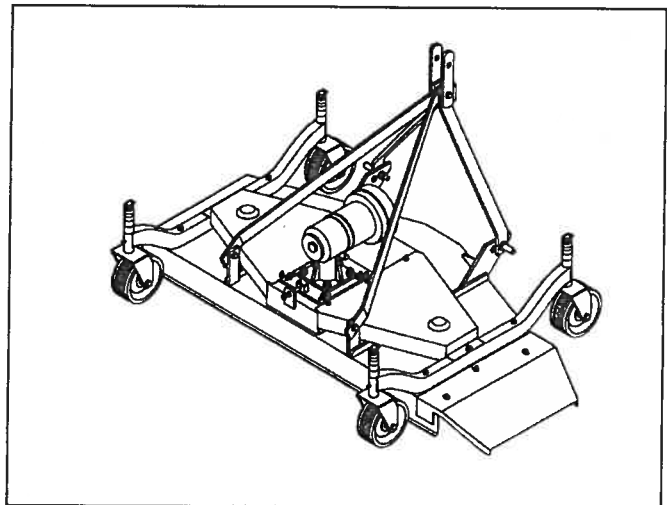

Farm & Garden Equipment

DelMorino SRL

Del Morino srl , v.Caroni di Sotto 19,
I-52033 Caprese Michelangelo AR Italy
Ph: +39-575-791059 Fax: +39-575-791210
E.mail: export@del-morino.it
<http://www.del-morino.it>

USE AND MAINTENANCE MANUAL

MOWER TYPE "SRM" "PRM" "XRM"

MOWER TYPE "FM" "FMRD" "XFM"

PRM

SRM