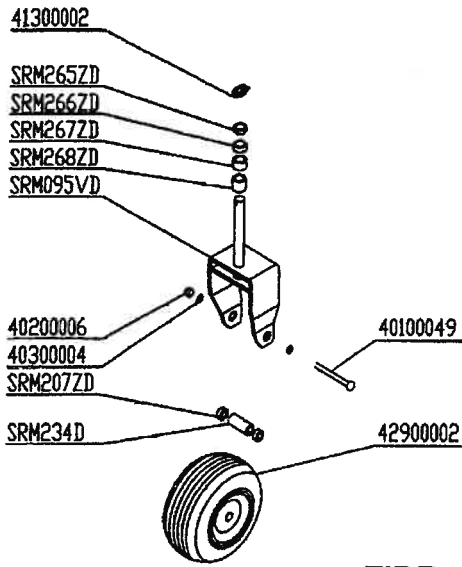

PRM-FMRD FRAME COMPONENTS

- ***- WHEEL BRACKET / WHEEL JOINT

Mower type	Rubber wheel Ø 210		Rubber wheel Ø 310		Tire wheel Ø 330	
	Wheel code	Wheel bracket code	Wheel code	Wheel bracket code	Wheel code	Wheel bracket code
PRM 120 FMRD 120	SRM071D	PRM063VD	SRM116D	PRM075VD	SRM115D	PRM075VD
PRM 135 FMRD 135	SRM071D	PRM066VD	SRM116D	PRM078VD	SRM115D	PRM078VD
PRM 150 FMRD 150	SRM071D	PRM065VD	SRM116D	PRM076VD	SRM115D	PRM076VD
PRM 180 FMRD 180	SRM071D	PRM064VD	SRM116D	PRM077VD	SRM115D	PRM077VD
PRM 215	SRM071D	PRM064VD	SRM116D	PRM077VD	SRM115D	PRM077VD
Standard	X					
Option			X			X

NOTE: For wheels spare parts see page 25.

KIT TO TRANSFORM REAR MOWER IN FRONT MOWER AND VICEVERSA

The kit is suitable to transform the rear mowers, rear discharge (PRM) and side discharge (SRM), into front mowers, rear discharge (FMRD) and side discharge (FM).
The kit is the same for the three dimensions 120, 135, 150 e 180.

USA OPTION FRAME COMPONENTS

CENTRALIZED LUBRICATION COMPONENTS

WHEELS AND FRONT ROLL COMPONENTS

∅330 - SRM115D

∅310 - SRM116D

□M100D

∅210 - SRM071D