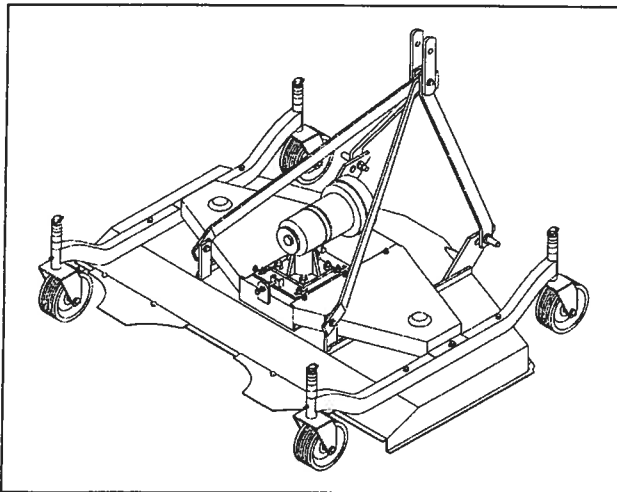

Farm & Garden Equipment

DelMorino SRL

Del Morino srl , v.Caroni di Sotto 19,
I-52033 Caprese Michelangelo AR Italy
Ph: +39-575-791059 Fax: +39-575-791210
E.mail: export@del-morino.it
<http://www.del-morino.it>

USE AND MAINTENANCE MANUAL

MOWER TYPE "SRM" "PRM" "XRM"

MOWER TYPE "FM" "FMRD" "XFM"

PRM