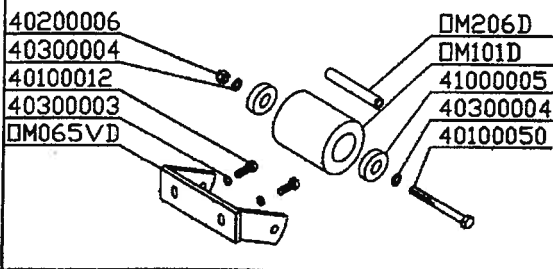

PRM-FMRD FRAME COMPONENTS

- ***- WHEEL BRACKET / WHEEL JOINT

Mower type	Rubber wheel Ø 210		Rubber wheel Ø 310		Tire wheel Ø 330	
	Wheel code	Wheel bracket code	Wheel code	Wheel bracket code	Wheel code	Wheel bracket code
PRM 120 FMRD 120	SRM071D	PRM063VD	SRM116D	PRM075VD	SRM115D	PRM075VD
PRM 135 FMRD 135	SRM071D	PRM066VD	SRM116D	PRM078VD	SRM115D	PRM078VD
PRM 150 FMRD 150	SRM071D	PRM065VD	SRM116D	PRM076VD	SRM115D	PRM076VD
PRM 180 FMRD 180	SRM071D	PRM064VD	SRM116D	PRM077VD	SRM115D	PRM077VD
PRM 215	SRM071D	PRM064VD	SRM116D	PRM077VD	SRM115D	PRM077VD
Standard	X					
Option			X			X

NOTE: For wheels spare parts see page 25.

KIT TO TRANSFORM REAR MOWER IN FRONT MOWER AND VICEVERSA

The kit is suitable to transform the rear mowers, rear discharge (PRM) and side discharge (SRM), into front mowers, rear discharge (FMRD) and side discharge (FM).
The kit is the same for the three dimensions 120, 135, 150 e 180.

USA OPTION FRAME COMPONENTS

CENTRALIZED LUBRICATION COMPONENTS

WHEELS AND FRONT ROLL COMPONENTS

∅330 - SRM115D

∅310 - SRM116D

□M100D

∅210 - SRM071D