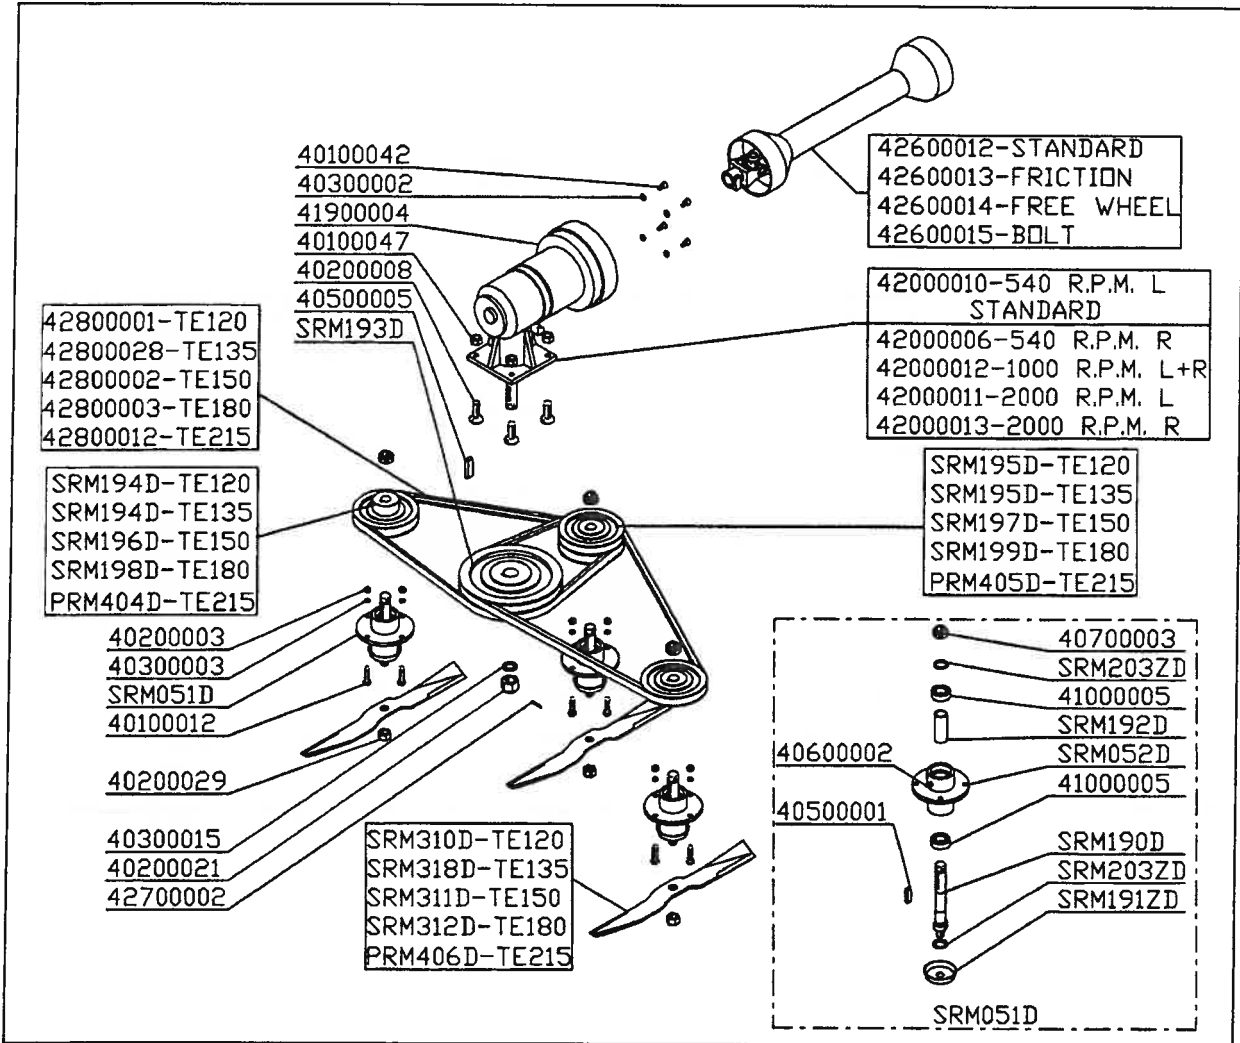

USE AND MAINTENANCE MANUAL

MOWER TYPE "SRM" "PRM" "XRM"

MOWER TYPE "FM" "FMRD" "XFM"

PRM

SRM

TRANSMISSION

HYDRAULICS SYSTEM

PRM-FMRD-SRM-FM TRANSMISSION

PRM-FMRD FRAME COMPONENTS

- ***- WHEEL BRACKET / WHEEL JOINT

Mower type	Rubber wheel Ø 210		Rubber wheel Ø 310		Tire wheel Ø 330	
	Wheel code	Wheel bracket code	Wheel code	Wheel bracket code	Wheel code	Wheel bracket code
PRM 120 FMRD 120	SRM071D	PRM063VD	SRM116D	PRM075VD	SRM115D	PRM075VD
PRM 135 FMRD 135	SRM071D	PRM066VD	SRM116D	PRM078VD	SRM115D	PRM078VD
PRM 150 FMRD 150	SRM071D	PRM065VD	SRM116D	PRM076VD	SRM115D	PRM076VD
PRM 180 FMRD 180	SRM071D	PRM064VD	SRM116D	PRM077VD	SRM115D	PRM077VD
PRM 215	SRM071D	PRM064VD	SRM116D	PRM077VD	SRM115D	PRM077VD
Standard	X					
Option			X			X

NOTE: For wheels spare parts see page 25.

KIT TO TRANSFORM REAR MOWER IN FRONT MOWER AND VICEVERSA

The kit is suitable to transform the rear mowers, rear discharge (PRM) and side discharge (SRM), into front mowers, rear discharge (FMRD) and side discharge (FM).
The kit is the same for the three dimensions 120, 135, 150 e 180.

USA OPTION FRAME COMPONENTS

CENTRALIZED LUBRICATION COMPONENTS

WHEELS AND FRONT ROLL COMPONENTS

∅330 - SRM115D

∅310 - SRM116D

□M100D

∅210 - SRM071D