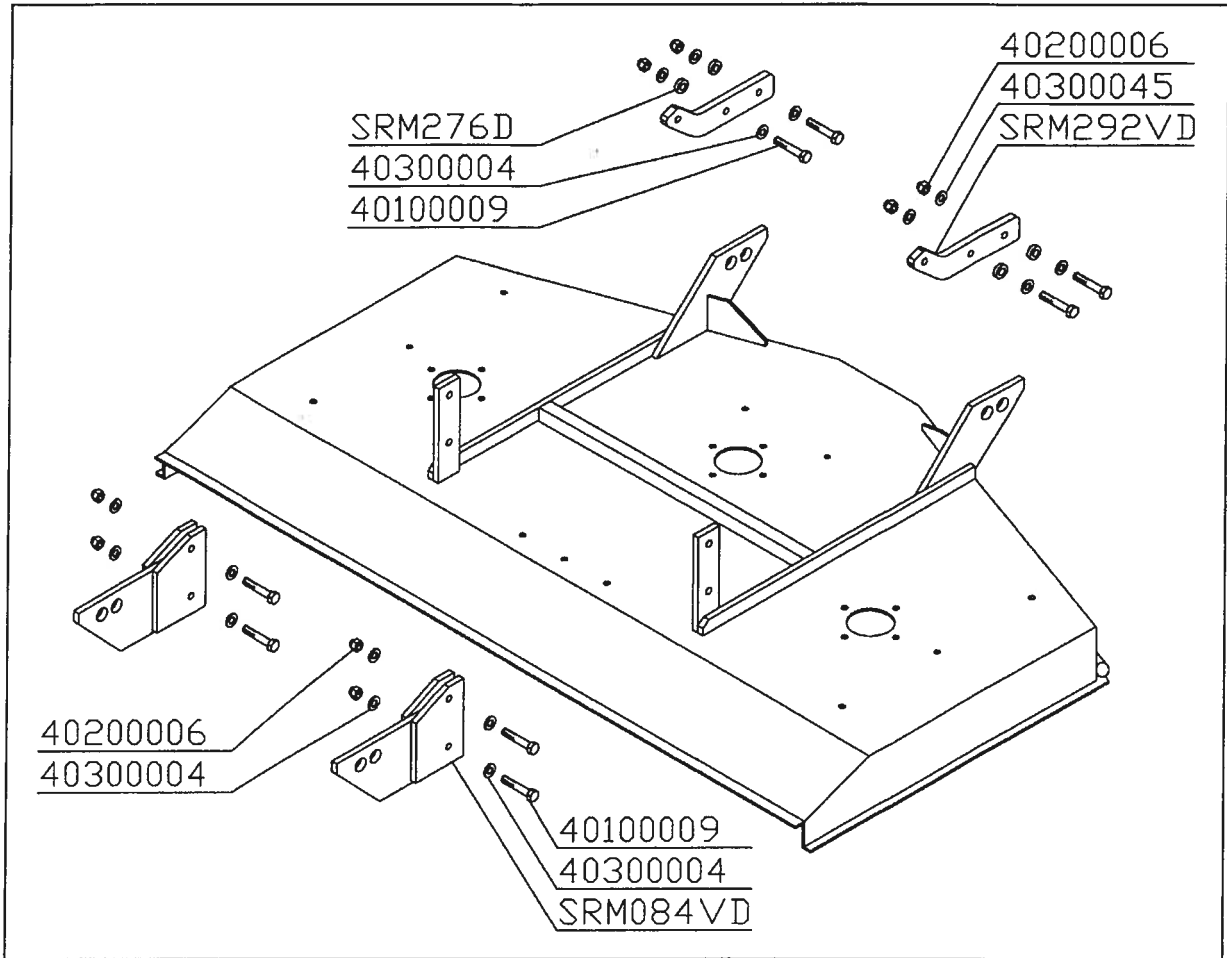

PRM-FMRD FRAME COMPONENTS

- ***- WHEEL BRACKET / WHEEL JOINT

Mower type	Rubber wheel Ø 210		Rubber wheel Ø 310		Tire wheel Ø 330	
	Wheel code	Wheel bracket code	Wheel code	Wheel bracket code	Wheel code	Wheel bracket code
PRM 120 FMRD 120	SRM071D	PRM063VD	SRM116D	PRM075VD	SRM115D	PRM075VD
PRM 135 FMRD 135	SRM071D	PRM066VD	SRM116D	PRM078VD	SRM115D	PRM078VD
PRM 150 FMRD 150	SRM071D	PRM065VD	SRM116D	PRM076VD	SRM115D	PRM076VD
PRM 180 FMRD 180	SRM071D	PRM064VD	SRM116D	PRM077VD	SRM115D	PRM077VD
PRM 215	SRM071D	PRM064VD	SRM116D	PRM077VD	SRM115D	PRM077VD
Standard	X					
Option			X			X

NOTE: For wheels spare parts see page 25.

KIT TO TRANSFORM REAR MOWER IN FRONT MOWER AND VICEVERSA

The kit is suitable to transform the rear mowers, rear discharge (PRM) and side discharge (SRM), into front mowers, rear discharge (FMRD) and side discharge (FM).
The kit is the same for the three dimensions 120, 135, 150 e 180.