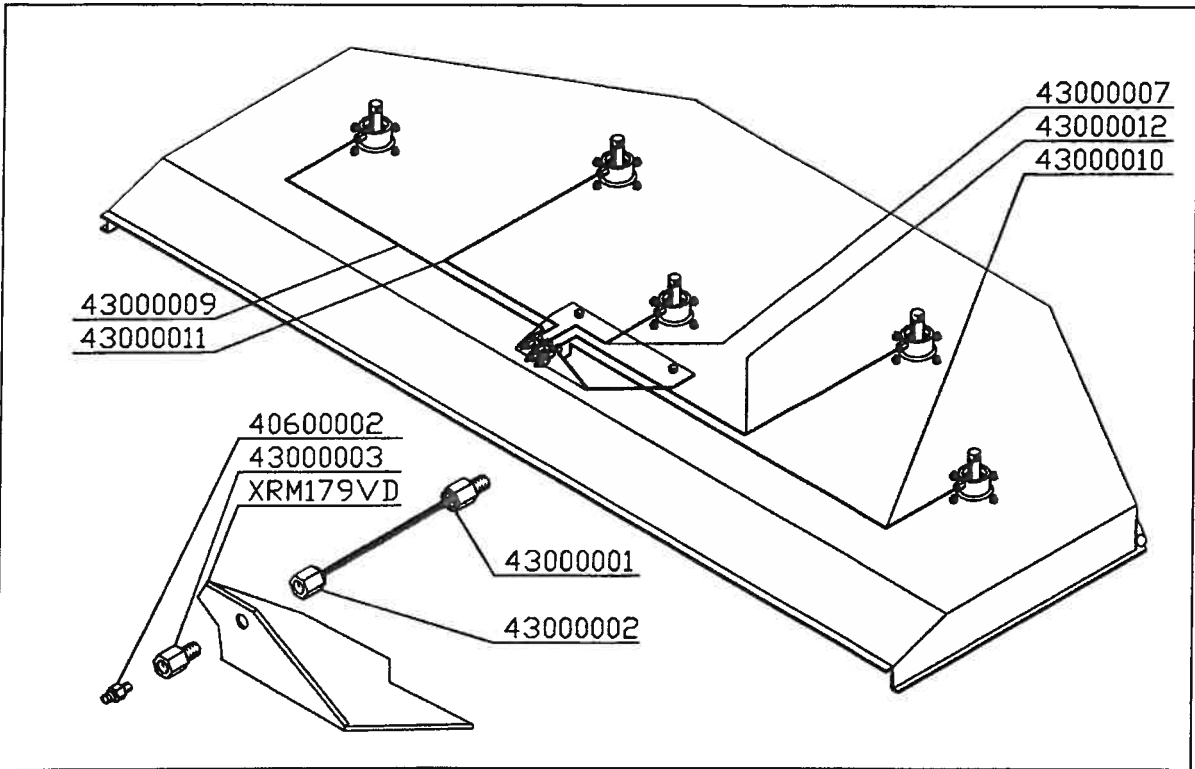

CENTRALIZED LUBRICATION COMPONENTS