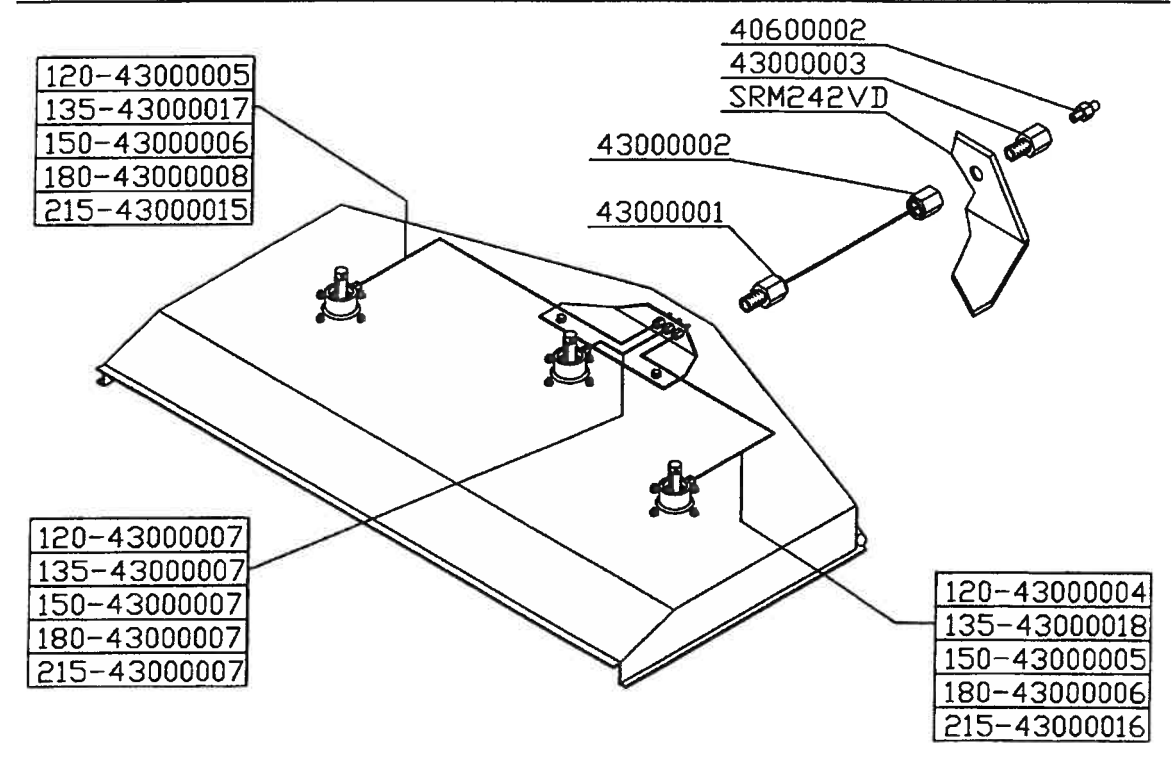

CENTRALIZED LUBRICATION COMPONENTS