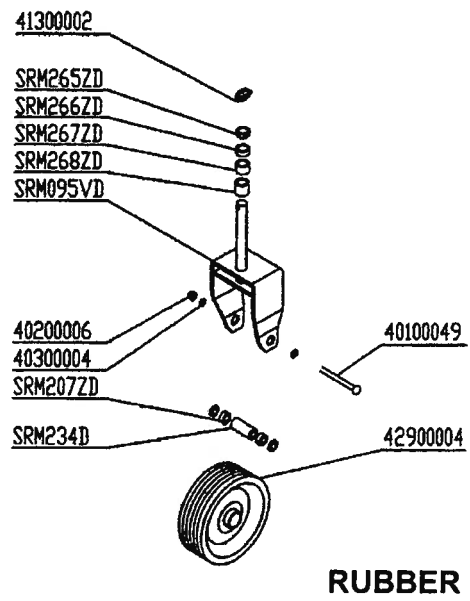

PRM-FMRD FRAME COMPONENTS

- ***- WHEEL BRACKET / WHEEL JOINT

Mower type	Rubber wheel Ø 210		Rubber wheel Ø 310		Tire wheel Ø 330	
	Wheel code	Wheel bracket code	Wheel code	Wheel bracket code	Wheel code	Wheel bracket code
PRM 120 FMRD 120	SRM071D	PRM063VD	SRM116D	PRM075VD	SRM115D	PRM075VD
PRM 135 FMRD 135	SRM071D	PRM066VD	SRM116D	PRM078VD	SRM115D	PRM078VD
PRM 150 FMRD 150	SRM071D	PRM065VD	SRM116D	PRM076VD	SRM115D	PRM076VD
PRM 180 FMRD 180	SRM071D	PRM064VD	SRM116D	PRM077VD	SRM115D	PRM077VD
PRM 215	SRM071D	PRM064VD	SRM116D	PRM077VD	SRM115D	PRM077VD
Standard	X					
Option			X			X

NOTE: For wheels spare parts see page 25.

KIT TO TRANSFORM REAR MOWER IN FRONT MOWER AND VICEVERSA

The kit is suitable to transform the rear mowers, rear discharge (PRM) and side discharge (SRM), into front mowers, rear discharge (FMRD) and side discharge (FM).
The kit is the same for the three dimensions 120, 135, 150 e 180.

USA OPTION FRAME COMPONENTS

CENTRALIZED LUBRICATION COMPONENTS

WHEELS AND FRONT ROLL COMPONENTS

∅330 - SRM115D

∅310 - SRM116D

□M100D

∅210 - SRM071D