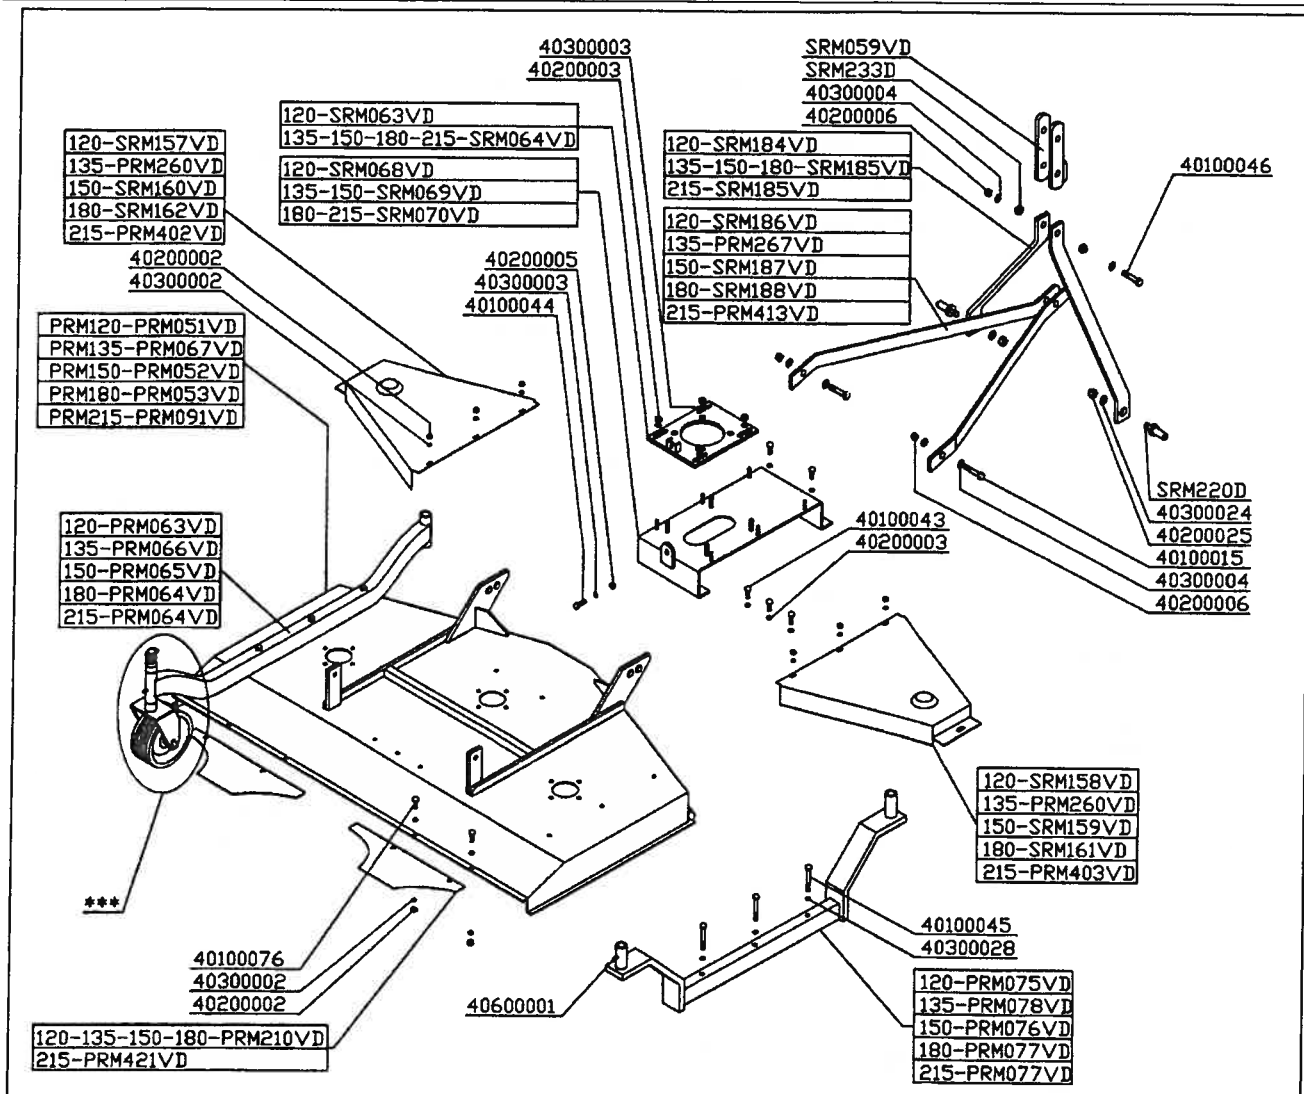

USE AND MAINTENANCE MANUAL

MOWER TYPE "SRM" "PRM" "XRM"

MOWER TYPE "FM" "FMRD" "XFM"

PRM

SRM

TRANSMISSION

HYDRAULICS SYSTEM

PRM-FMRD-SRM-FM TRANSMISSION

PRM-FMRD FRAME COMPONENTS

- ***- WHEEL BRACKET / WHEEL JOINT

Mower type	Rubber wheel Ø 210		Rubber wheel Ø 310		Tire wheel Ø 330	
	Wheel code	Wheel bracket code	Wheel code	Wheel bracket code	Wheel code	Wheel bracket code
PRM 120 FMRD 120	SRM071D	PRM063VD	SRM116D	PRM075VD	SRM115D	PRM075VD
PRM 135 FMRD 135	SRM071D	PRM066VD	SRM116D	PRM078VD	SRM115D	PRM078VD
PRM 150 FMRD 150	SRM071D	PRM065VD	SRM116D	PRM076VD	SRM115D	PRM076VD
PRM 180 FMRD 180	SRM071D	PRM064VD	SRM116D	PRM077VD	SRM115D	PRM077VD
PRM 215	SRM071D	PRM064VD	SRM116D	PRM077VD	SRM115D	PRM077VD
Standard	X					
Option			X			X

NOTE: For wheels spare parts see page 25.

KIT TO TRANSFORM REAR MOWER IN FRONT MOWER AND VICEVERSA

The kit is suitable to transform the rear mowers, rear discharge (PRM) and side discharge (SRM), into front mowers, rear discharge (FMRD) and side discharge (FM).
The kit is the same for the three dimensions 120, 135, 150 e 180.

USA OPTION FRAME COMPONENTS

CENTRALIZED LUBRICATION COMPONENTS

WHEELS AND FRONT ROLL COMPONENTS

∅330 - SRM115D

∅310 - SRM116D

□M100D

∅210 - SRM071D