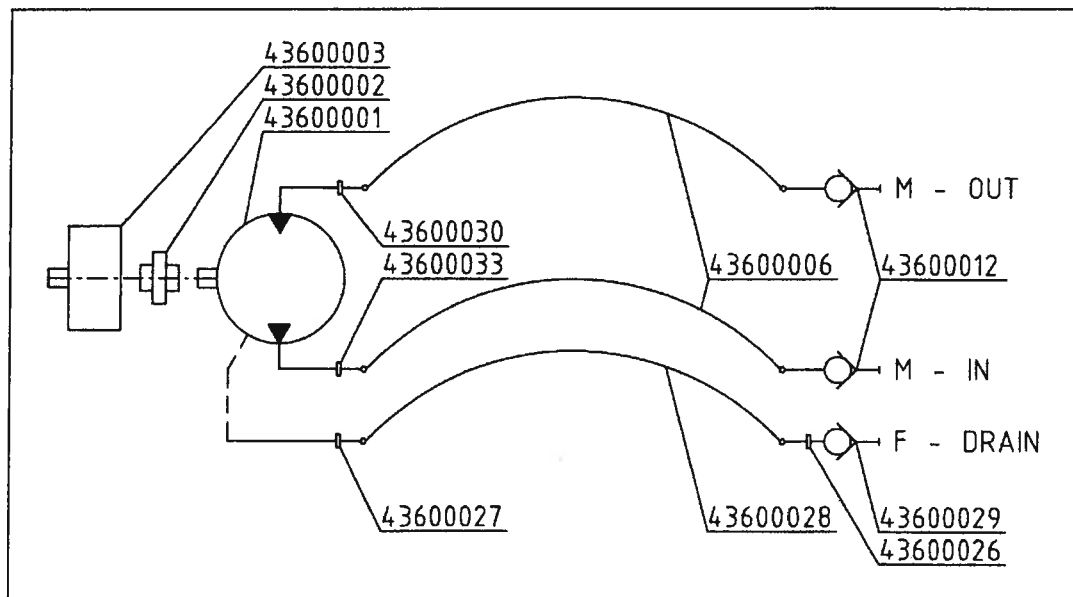

HYDRAULICS SYSTEM