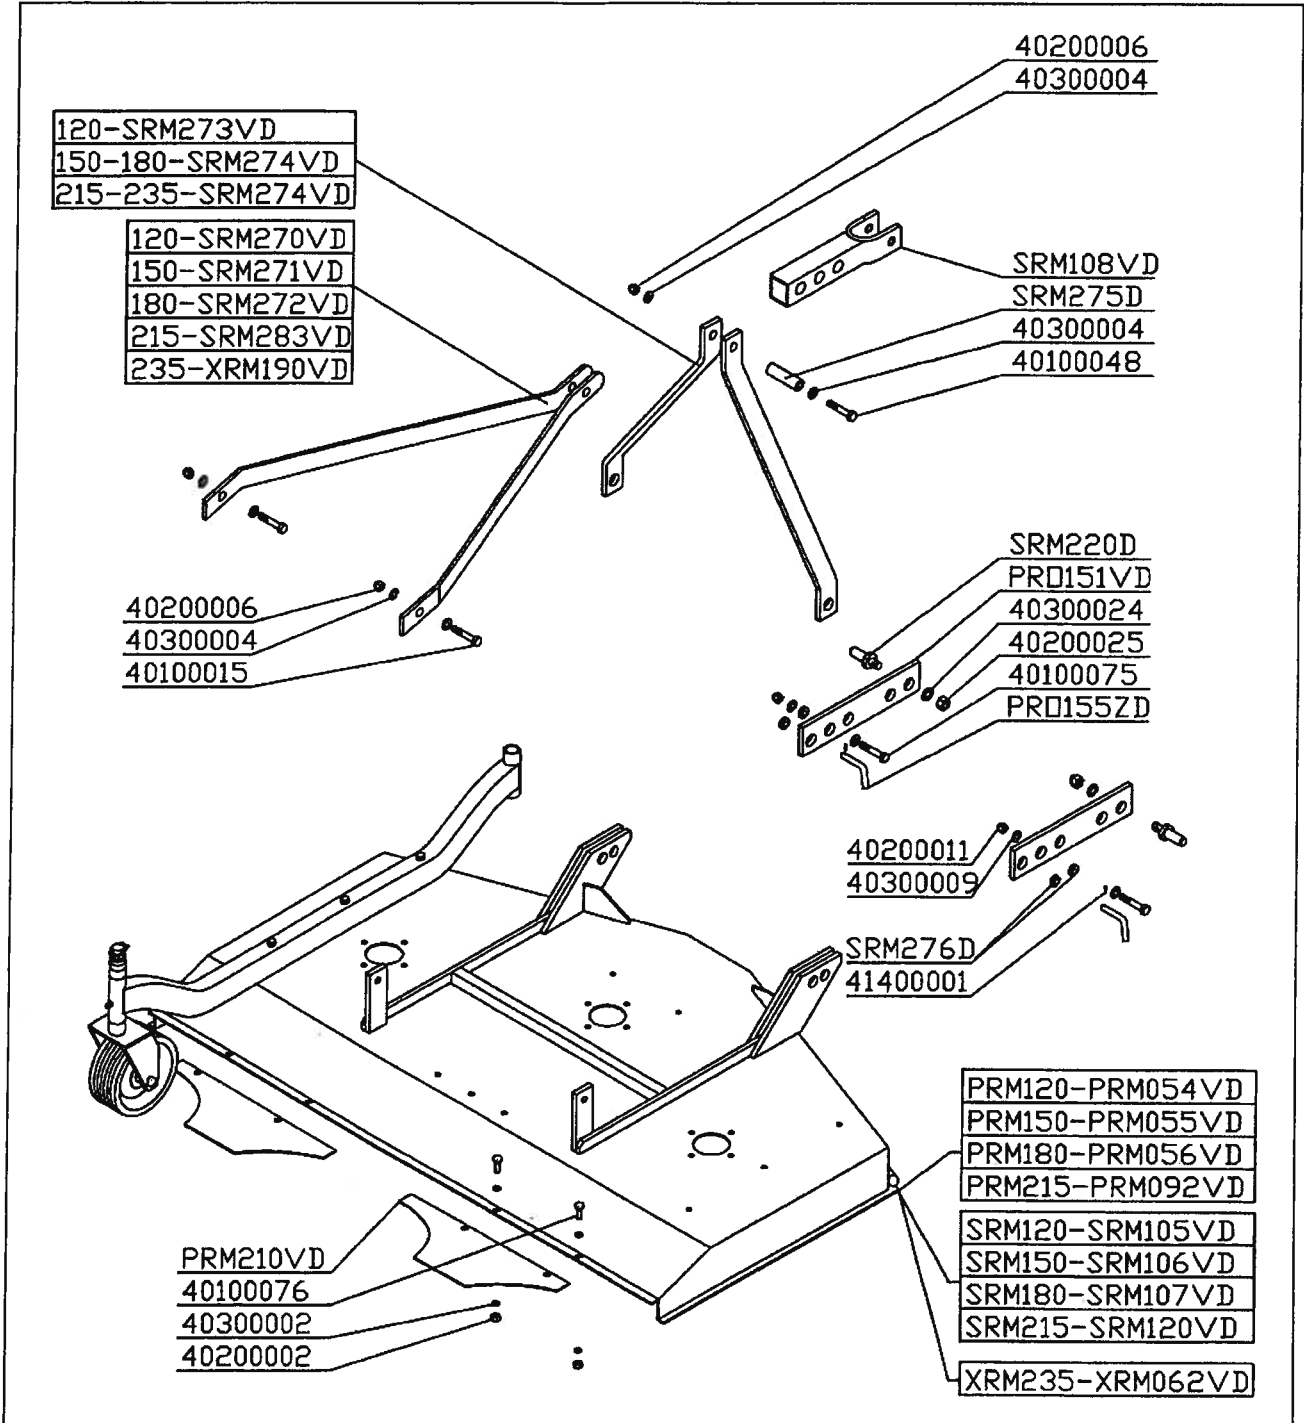

USA OPTION FRAME COMPONENTS