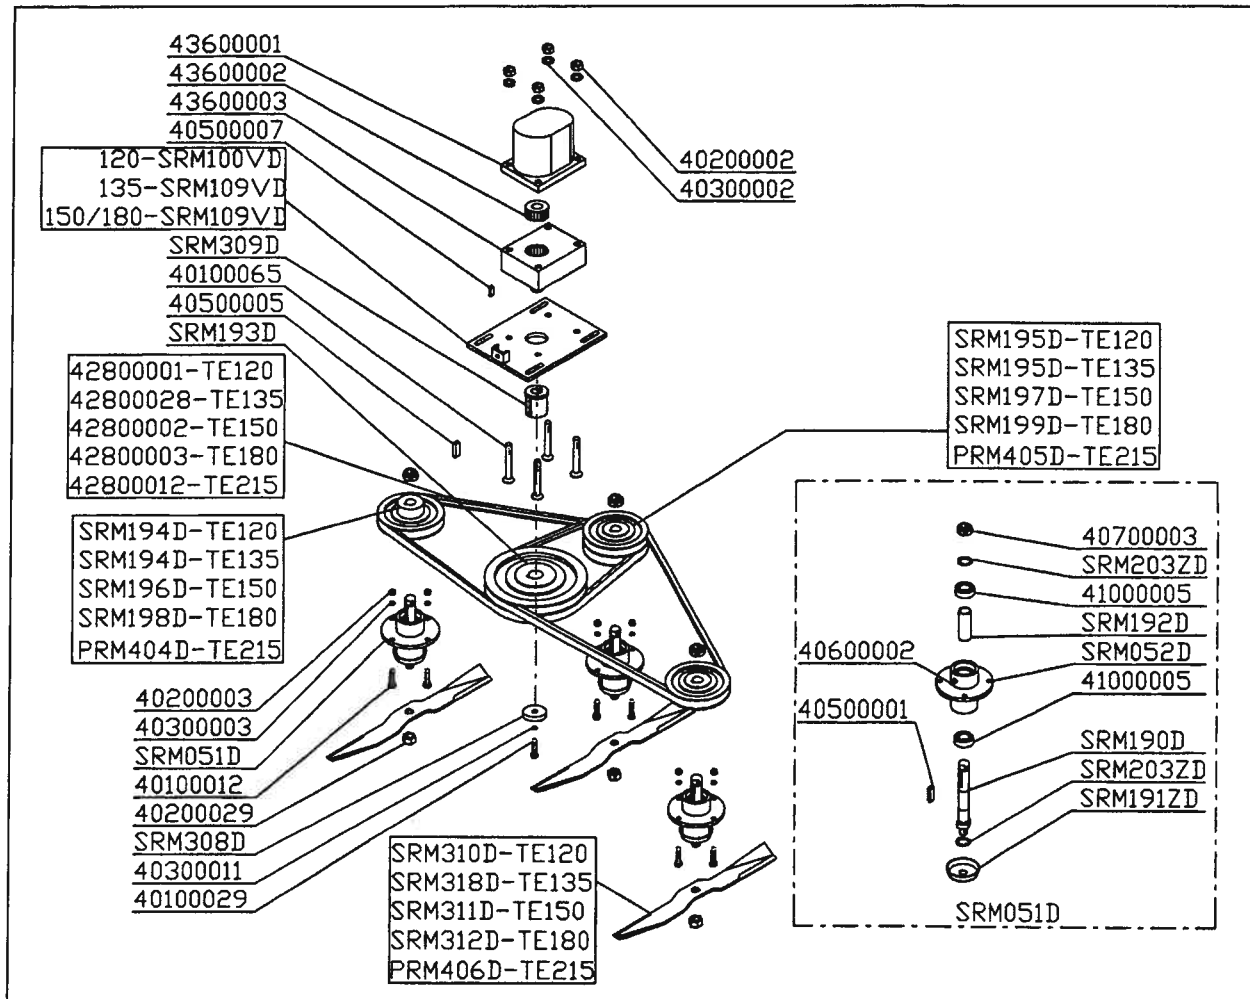

USE AND MAINTENANCE MANUAL

MOWER TYPE "SRM" "PRM" "XRM"

MOWER TYPE "FM" "FMRD" "XFM"

PRM

SRM

TRANSMISSION

HYDRAULICS SYSTEM

PRM-FMRD-SRM-FM TRANSMISSION

PRM-FMRD FRAME COMPONENTS

- ***- WHEEL BRACKET / WHEEL JOINT

Mower type	Rubber wheel Ø 210		Rubber wheel Ø 310		Tire wheel Ø 330	
	Wheel code	Wheel bracket code	Wheel code	Wheel bracket code	Wheel code	Wheel bracket code
PRM 120 FMRD 120	SRM071D	PRM063VD	SRM116D	PRM075VD	SRM115D	PRM075VD
PRM 135 FMRD 135	SRM071D	PRM066VD	SRM116D	PRM078VD	SRM115D	PRM078VD
PRM 150 FMRD 150	SRM071D	PRM065VD	SRM116D	PRM076VD	SRM115D	PRM076VD
PRM 180 FMRD 180	SRM071D	PRM064VD	SRM116D	PRM077VD	SRM115D	PRM077VD
PRM 215	SRM071D	PRM064VD	SRM116D	PRM077VD	SRM115D	PRM077VD
Standard	X					
Option			X			X

NOTE: For wheels spare parts see page 25.

KIT TO TRANSFORM REAR MOWER IN FRONT MOWER AND VICEVERSA

The kit is suitable to transform the rear mowers, rear discharge (PRM) and side discharge (SRM), into front mowers, rear discharge (FMRD) and side discharge (FM).
The kit is the same for the three dimensions 120, 135, 150 e 180.

USA OPTION FRAME COMPONENTS

CENTRALIZED LUBRICATION COMPONENTS

WHEELS AND FRONT ROLL COMPONENTS

∅330 - SRM115D

∅310 - SRM116D

□M100D

∅210 - SRM071D